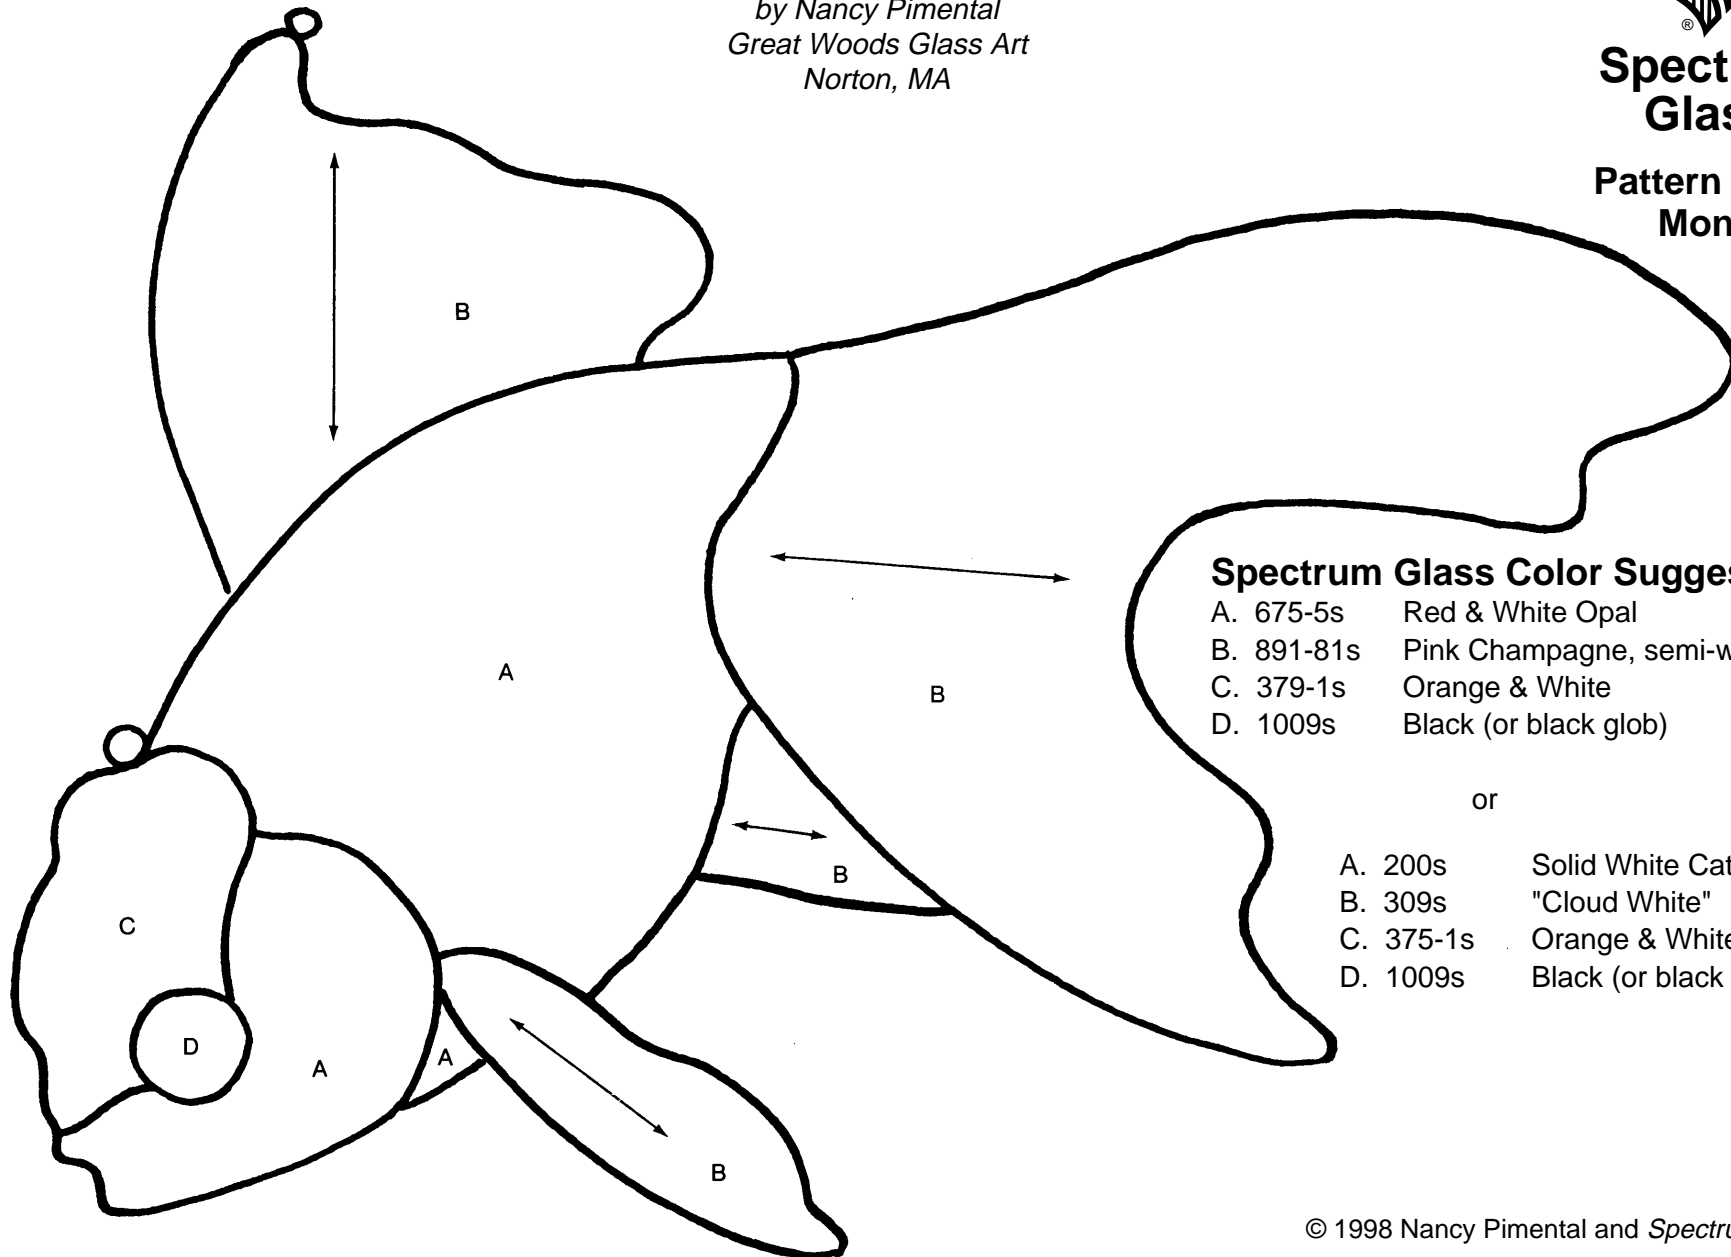

"Lionhead Lyrtail Goldfish"

by Nancy Pimental
Great Woods Glass Art
Norton, MA

**Spectrum
Glass**

**Pattern of the
Month**

Spectrum Glass Color Suggestions

- A. 675-5s Red & White Opal
- B. 891-81s Pink Champagne, semi-wispy
- C. 379-1s Orange & White
- D. 1009s Black (or black glob)

or

- A. 200s Solid White Cathedral
- B. 309s "Cloud White"
- C. 375-1s Orange & White
- D. 1009s Black (or black glob)

© 1998 Nancy Pimental and Spectrum Glass

Dealer: Copyright arrangements permit unlimited duplication of patterns for distribution to your customers and students.