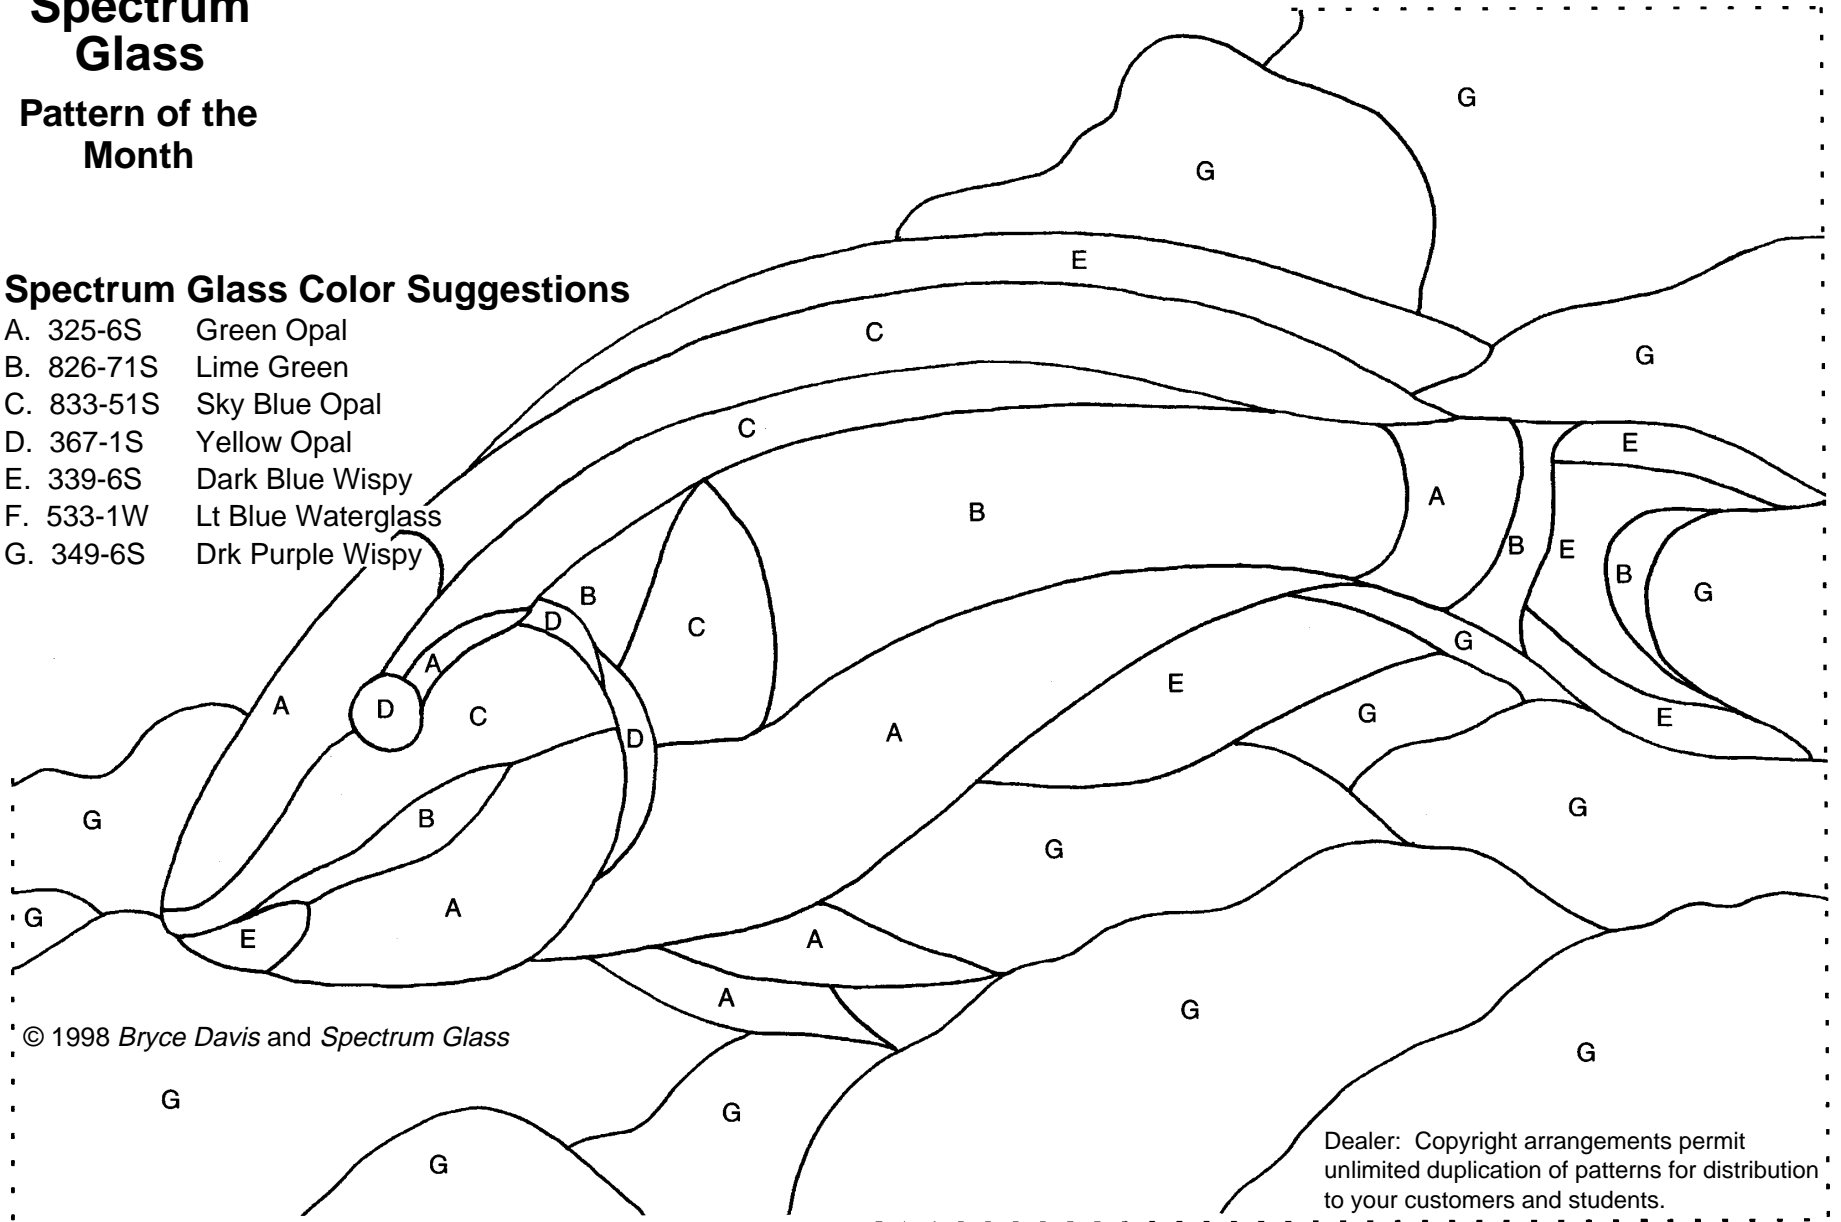

Spectrum Glass

Pattern of the Month

"STOPLIGHT PARROTFISH"

Bryce Davis
Union High School
Roosevelt, Utah

Spectrum Glass Color Suggestions

- A. 325-6S Green Opal
- B. 826-71S Lime Green
- C. 833-51S Sky Blue Opal
- D. 367-1S Yellow Opal
- E. 339-6S Dark Blue Wispy
- F. 533-1W Lt Blue Waterglass
- G. 349-6S Drk Purple Wispy