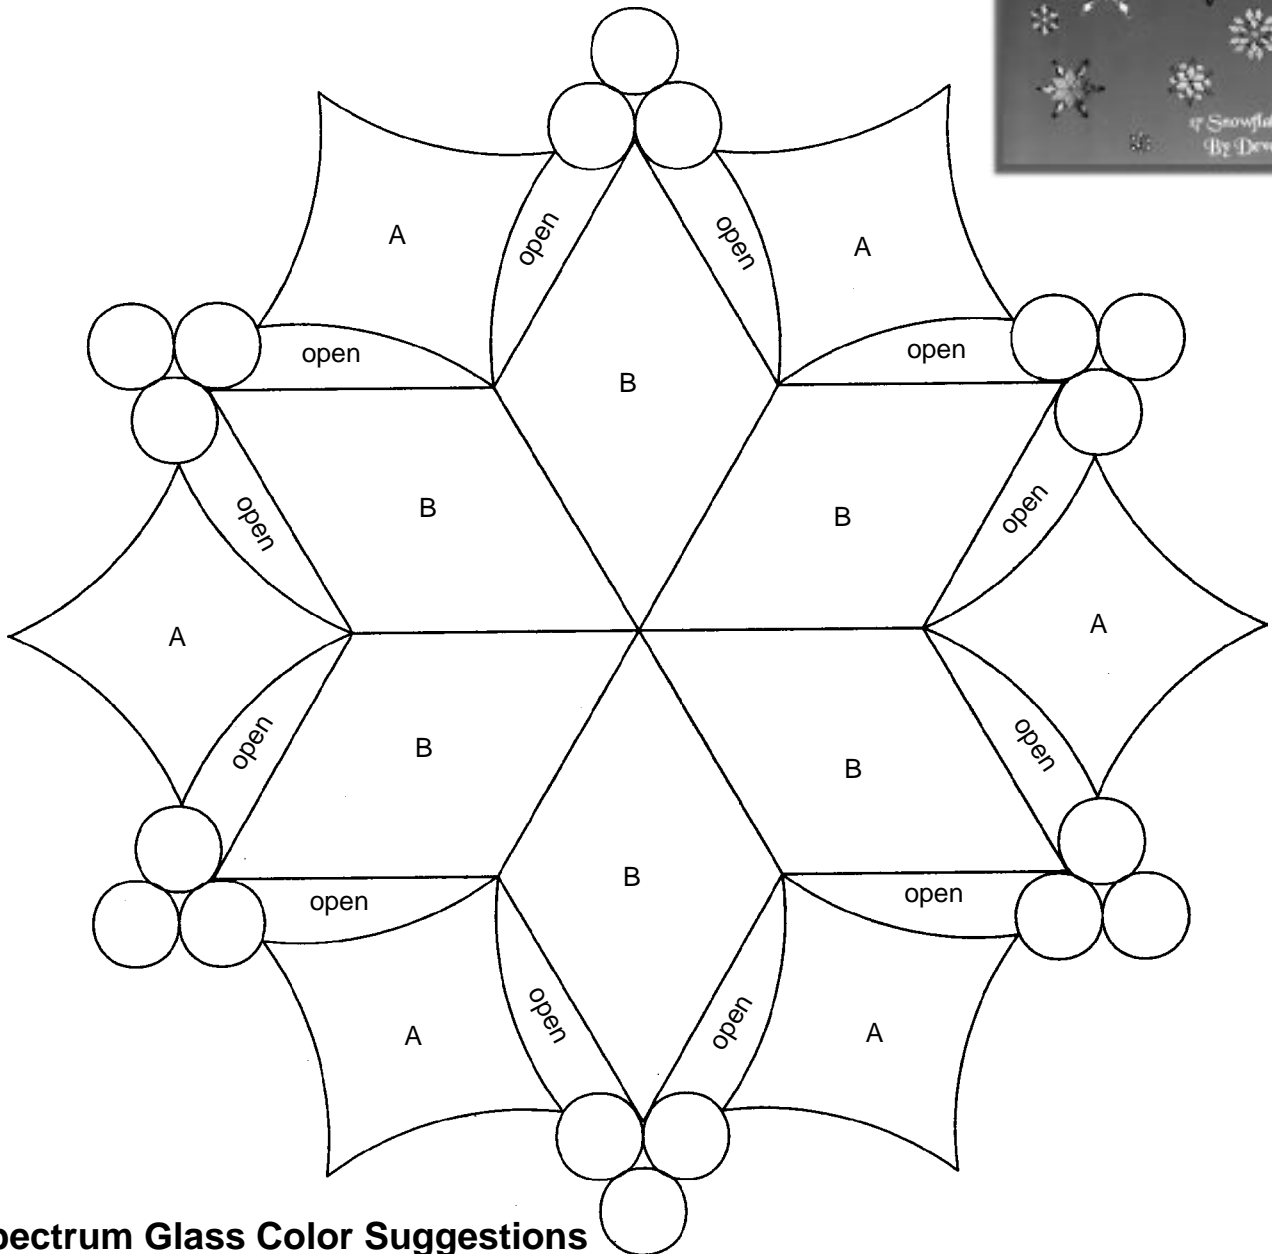

**Spectrum
Glass**

Pattern of the Month

“SNOWFLAKE”

From the new book
“*The Magic of Snowflakes*”
by Deverie Wood

Spectrum Glass Color Suggestions

- A. BR/308 White on Clear Baroque™
- B. I/100GG Iridescent Clear Ice Crystal

*Plan carefully to maintain continuity of swirls between Baroque pieces.
Outer circles are glass globs -- any color you choose.*

© 1997 Deverie Wood and Spectrum Glass

Dealer: Copyright arrangements permit unlimited duplication of patterns for distribution to your customers and students.